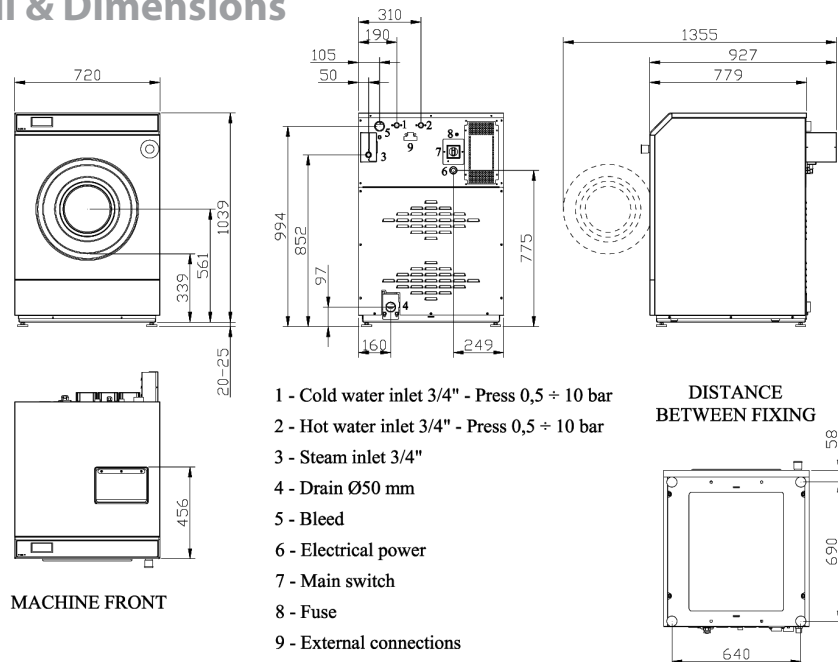

WASHER EXTRACTOR PLM-8

Technical Data

Washer capacity	8 Kg
Drum dimensions (ØxP)	535 mm x 360 mm (282 mm load Ø)
Wash speed	40 RPM (500 RPM Low level) (1002 RPM High level)
Electric heating element (Total power)	3 x 2 kW (7.5 Kw) *3kWh consumption
G- factor	300
Drum volume	81L
Water consumption	121L (26L Low level) (31L High level)
Steam consumption (Max. pressure)	4 Kg (4.5 Bar) *1.5kW total power
Machine dimensions (LxWxH)	779 mm x 720 mm x 1059 mm
Packing dimensions (LxWxH)	940 mm x 760 mm x 1180 mm
Gross weight / Net weight	259 Kg / 254 Kg

Detail & Dimensions

As continued product improvement is a policy of Powerline, specifications are subject to change without notice.

POWERLINE EQUIPMENT COMPANY

Pulaski Street, Norwalk, CT 06851 USA. Tel: 203-847 2357 Fax: 203-847 6480

www.powerlinelaundry.com